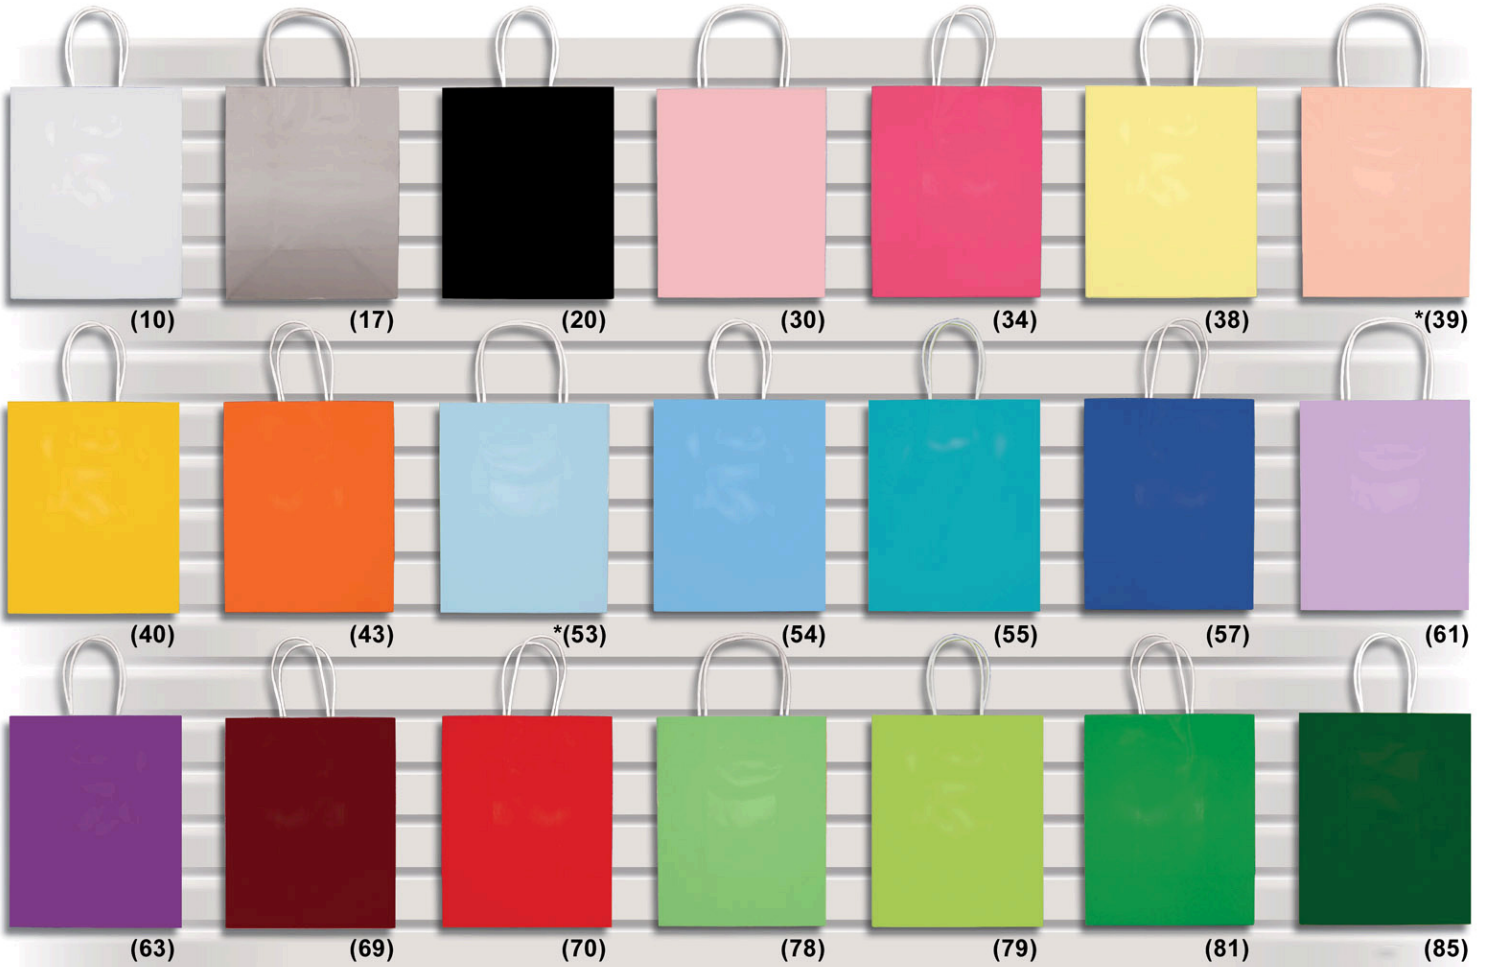

SPECIALTY BAGS

CLAY COATED BAGS White twisted handles. Available in sizes: Small-211 Series, Medium-212 Series, X-Large-214 Series
*(39) and (53) are not available in 214 Series.

CLAY COATED BAGS SMALL
211-- Series 5 1/4"W x 3 1/8"D x 8 1/2" H

ITEM #	UPC	COLOR	ORDER QTY		
0 33988 21110	6	(10) White			
0 33988 21117	5	(17) Silver			
0 33988 21120	5	(20) Black			
0 33988 21130	4	(30) Princess Pink			
0 33988 21134	2	(34) Bombay Pink			
0 33988 21138	0	(38) Sunburst			
0 33988 21139	7	(39) Apricot			
0 33988 21140	3	(40) Canary Yellow			
0 33988 21143	4	(43) Orange			
0 33988 21153	3	(53) Pastel Blue			
0 33988 21154	0	(54) Baby Blue			
0 33988 21155	7	(55) Ocean Blue			
0 33988 21157	1	(57) Royal Blue			
0 33988 21161	8	(61) Lavender			
0 33988 21163	2	(63) Grape			
0 33988 21169	4	(69) Burgundy			
0 33988 21170	0	(70) Red			
0 33988 21178	6	(78) Apple Green			
0 33988 21179	3	(79) Limon			
0 33988 21181	6	(81) Emerald Green			
0 33988 21185	4	(85) Hunter Green			
INNER		MASTER		LIST PRICE	
PACK	PACK	EACH	DOZEN	PACK	PACK
1 dz.	12 dz.	$0.36	$4.32		

CLAY COATED BAGS MEDIUM
212-- Series 7 3/4"W x 4 3/4"D x 9 3/4" H

ITEM #	UPC	COLOR	ORDER QTY		
0 33988 21210	3	(10) White			
0 33988 21217	2	(17) Silver			
0 33988 21220	2	(20) Black			
0 33988 21230	1	(30) Princess Pink			
0 33988 21234	9	(34) Bombay Pink			
0 33988 21238	7	(38) Sunburst			
0 33988 21239	4	(39) Apricot			
0 33988 21240	0	(40) Canary Yellow			
0 33988 21243	1	(43) Orange			
0 33988 21253	0	(53) Pastel Blue			
0 33988 21254	7	(54) Baby Blue			
0 33988 21255	4	(55) Ocean Blue			
0 33988 21257	8	(57) Royal Blue			
0 33988 21261	5	(61) Lavender			
0 33988 21263	9	(63) Grape			
0 33988 21269	1	(69) Burgundy			
0 33988 21270	7	(70) Red			
0 33988 21278	3	(78) Apple Green			
0 33988 21279	0	(79) Limon			
0 33988 21281	3	(81) Emerald Green			
0 33988 21285	1	(85) Hunter Green			
INNER		MASTER		LIST PRICE	
PACK	PACK	EACH	DOZEN	PACK	PACK
1 dz.	12 dz.	$0.50	$6.00		

CLAY COATED BAGS X-LARGE
214-- Series 13" W x 6" D x 15 3/4" H

ITEM #	UPC	COLOR	ORDER QTY
0 33988 21410	7	(10) White	
0 33988 21417	6	(17) Silver	
0 33988 21420	6	(20) Black	
0 33988 21430	5	(30) Princess Pink	
0 33988 21434	3	(34) Bombay Pink	
0 33988 21438	1	(38) Sunburst	
0 33988 21440	4	(40) Canary Yellow	
0 33988 21443	5	(43) Orange	
0 33988 21454	1	(54) Baby Blue	
0 33988 21455	8	(55) Ocean Blue	
0 33988 21457	2	(57) Royal Blue	
0 33988 21461	9	(61) Lavender	
0 33988 21463	3	(63) Grape	
0 33988 21469	5	(69) Burgundy	
0 33988 21470	1	(70) Red	
0 33988 21478	7	(78) Apple Green	
0 33988 21481	7	(79) Limon	
0 33988 21479	4	(81) Emerald Green	
0 33988 21485	5	(85) Hunter Green	
INNER	MASTER	LIST PRICE	
PACK	PACK	EACH	DOZEN
1 dz.	12 dz.	$0.75	$9.00

* (39) and (53) are not available in 214 Series.